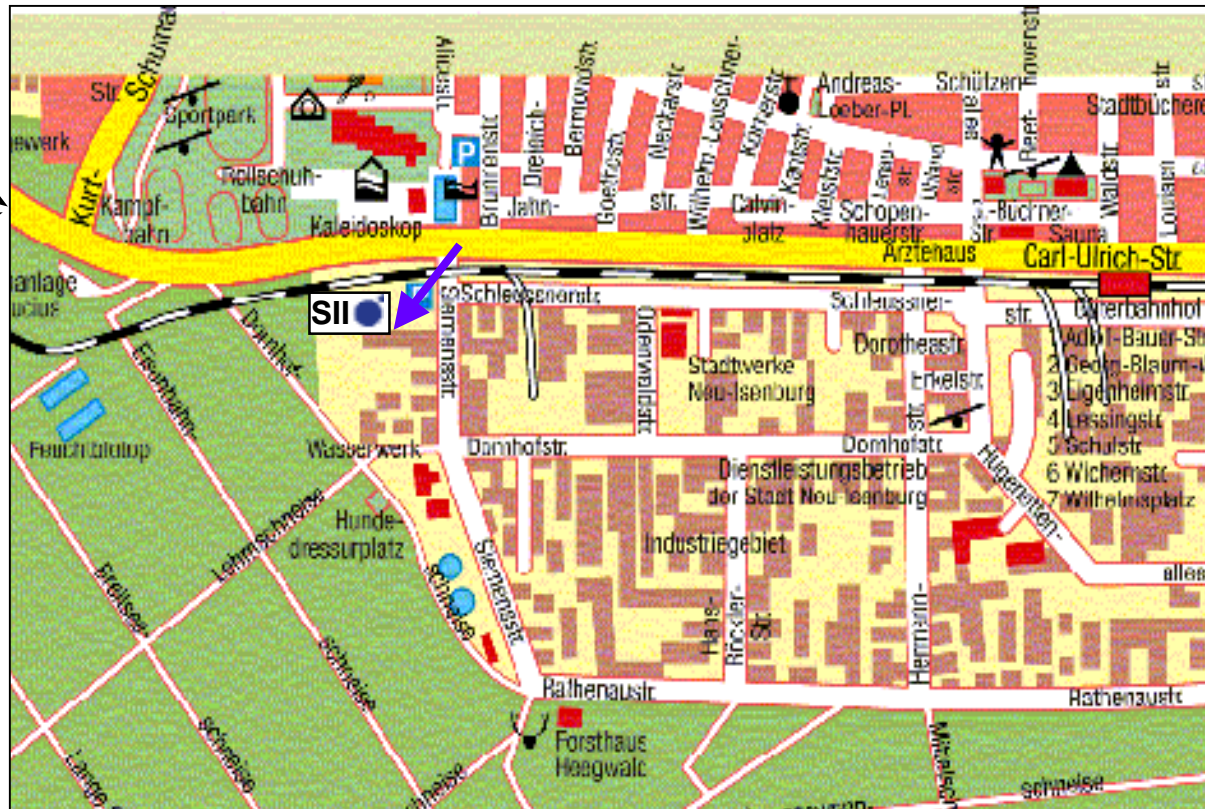

How to find us

A3: Take Exit Frankfurt Süd, drive through the roundabout in the direction of Neu Isenburg, take the next exit to Neu Isenburg, use the first possibility in Neu Isenburg to turn right into „Gewerbegebiet Süd“, SII  is located on the right hand after about 200 m.

A5: Take Exit Zeppelinheim/Dreieich, pass 1 traffic light then turn left in the direction of Neu Isenburg, take the first exit to Neu Isenburg, use the first possibility in Neu Isenburg to turn right into „Gewerbegebiet Süd“, SII  is located on the right hand after about 200m.

A661: Take Exit Neu Isenburg, go straight ahead through Neu Isenburg, turn left to „Gewerbegebiet Süd“, SII  is located on the right hand after about 200 m.

For a closer look on Neu Isenburg please see page 2

A3
Köln-Frankfurt
Exit Frankfurt
Süd

A5
Kassel-Basel
Exit
Zeppelinheim/
Dreieich

A661
Bad Homburg-
Darmstadt
Exit
Neu-Isenburg